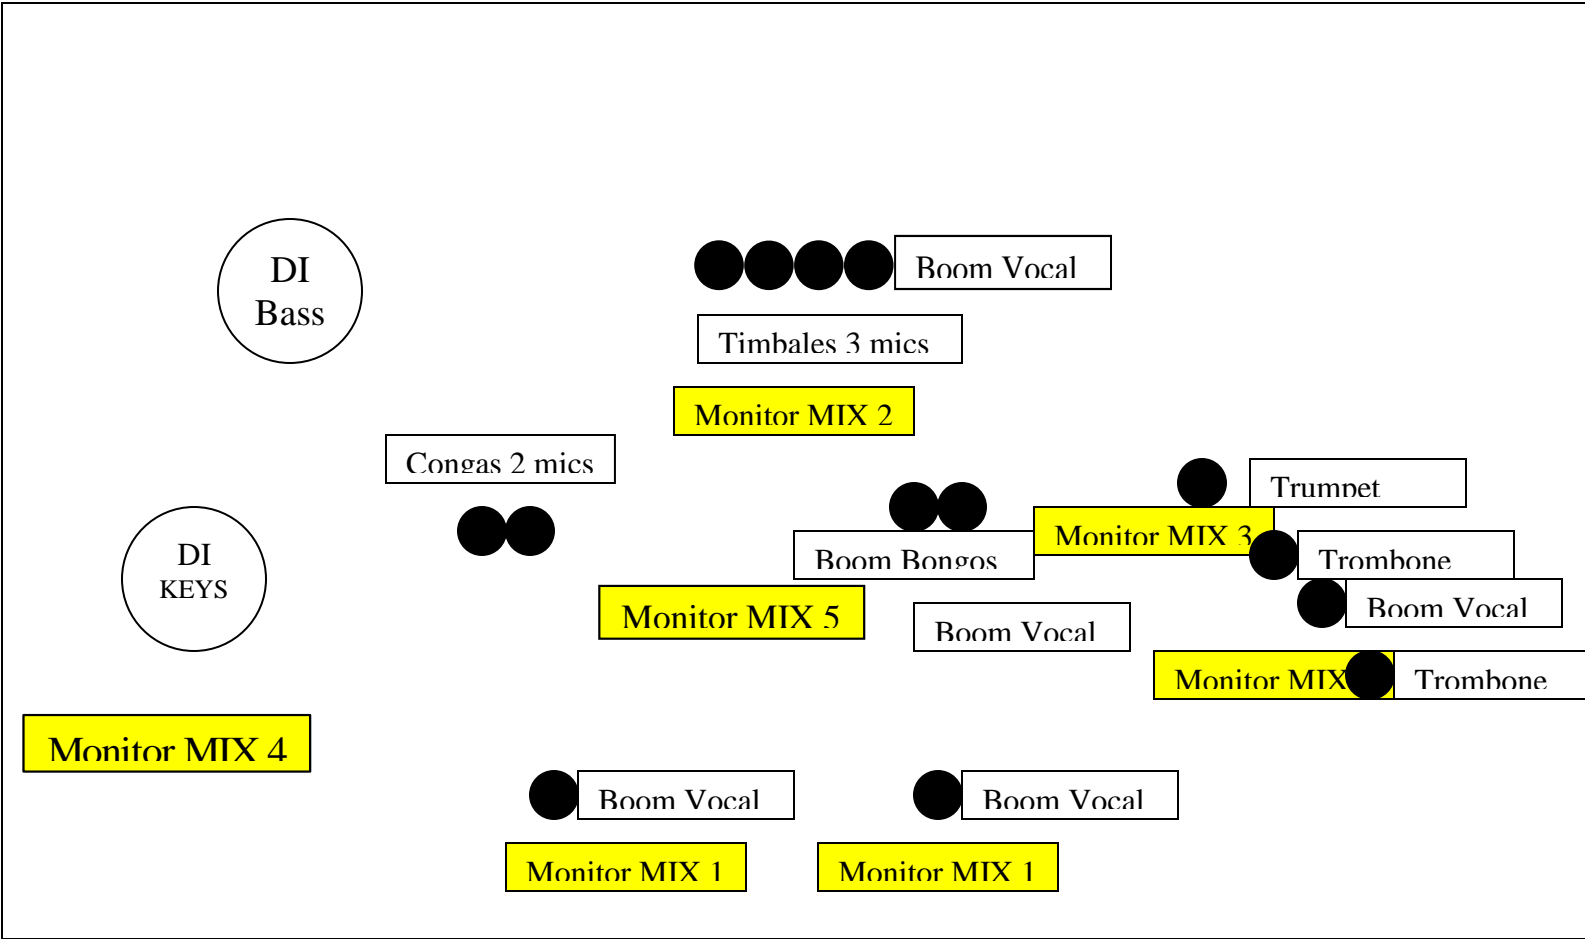

# Stage Plot for Cambalache

Questions? Call Pancho @ 206.992.7275

Audience